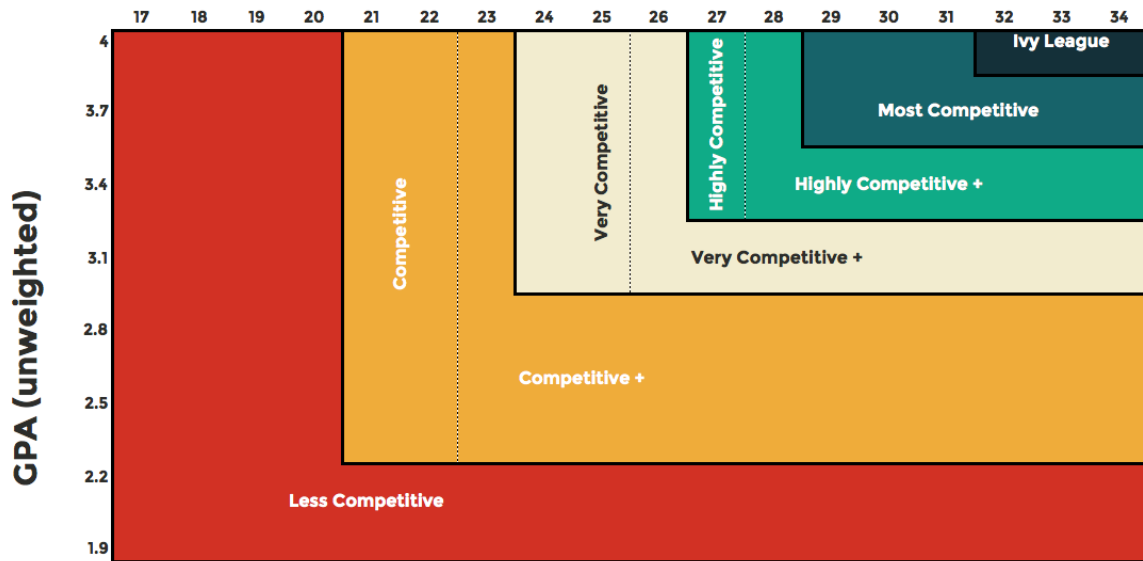

ACT Composite Score (median)