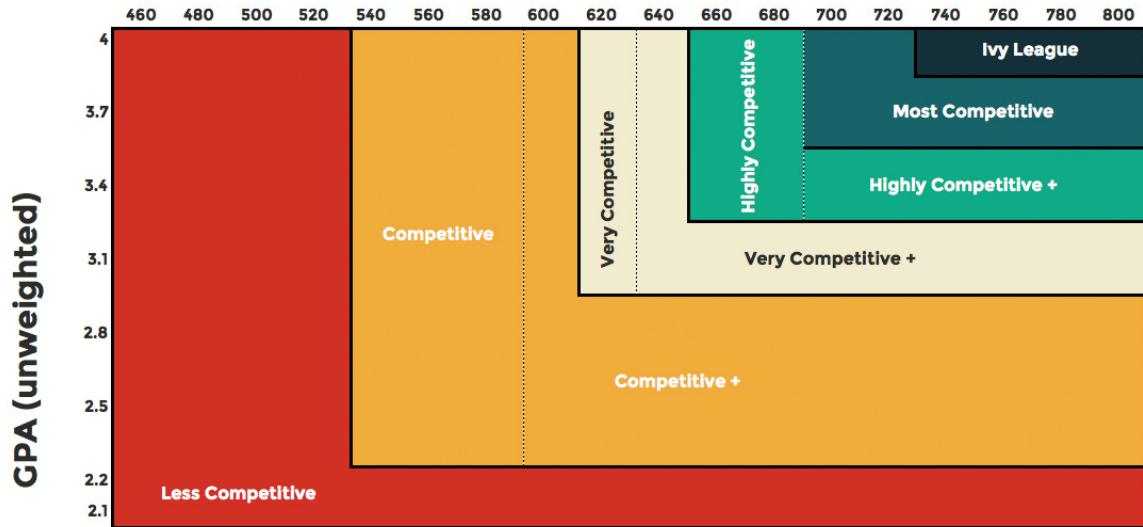

# SAT & ACT v. GPA Charts

Your grades and SAT or ACT scores are some of the most important factors in your candidacy for college. The following charts use your SAT or ACT score and your GPA to show what kinds of schools you may qualify for.

The charts reference school categories ranging from “Less Competitive” to “Ivy League.” These categories are drawn from Barron’s Profiles of American Colleges, a reputable study of American colleges. In this PDF, we have included a shortened list of these schools that was compiled by the New York Times. For the full version of the list, visit <http://barronspac.com> (you’ll have to log in and pay a nominal fee (\$5) for access to the full lists).

While your SAT and ACT scores and your grades are not the only determinants of where you can apply, they are a great place to start your college search. Good luck using these charts, and please drop us a line if you’d like to discuss this in more depth with one of our consultants.

### SAT Average Section Score (median)